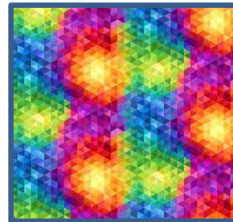

Diamond Dust quilt size 48" x 48"

Designed with Stroke of Brilliance Collection

Fabric Requirements:

22131-1

1 & 1/4 yards

22131-82

3/4 yards

22131-62

1/2 yards

22131-84

3/4 yards

22131-72

3/4 yards

DP22127-44

1 yard

22131-44